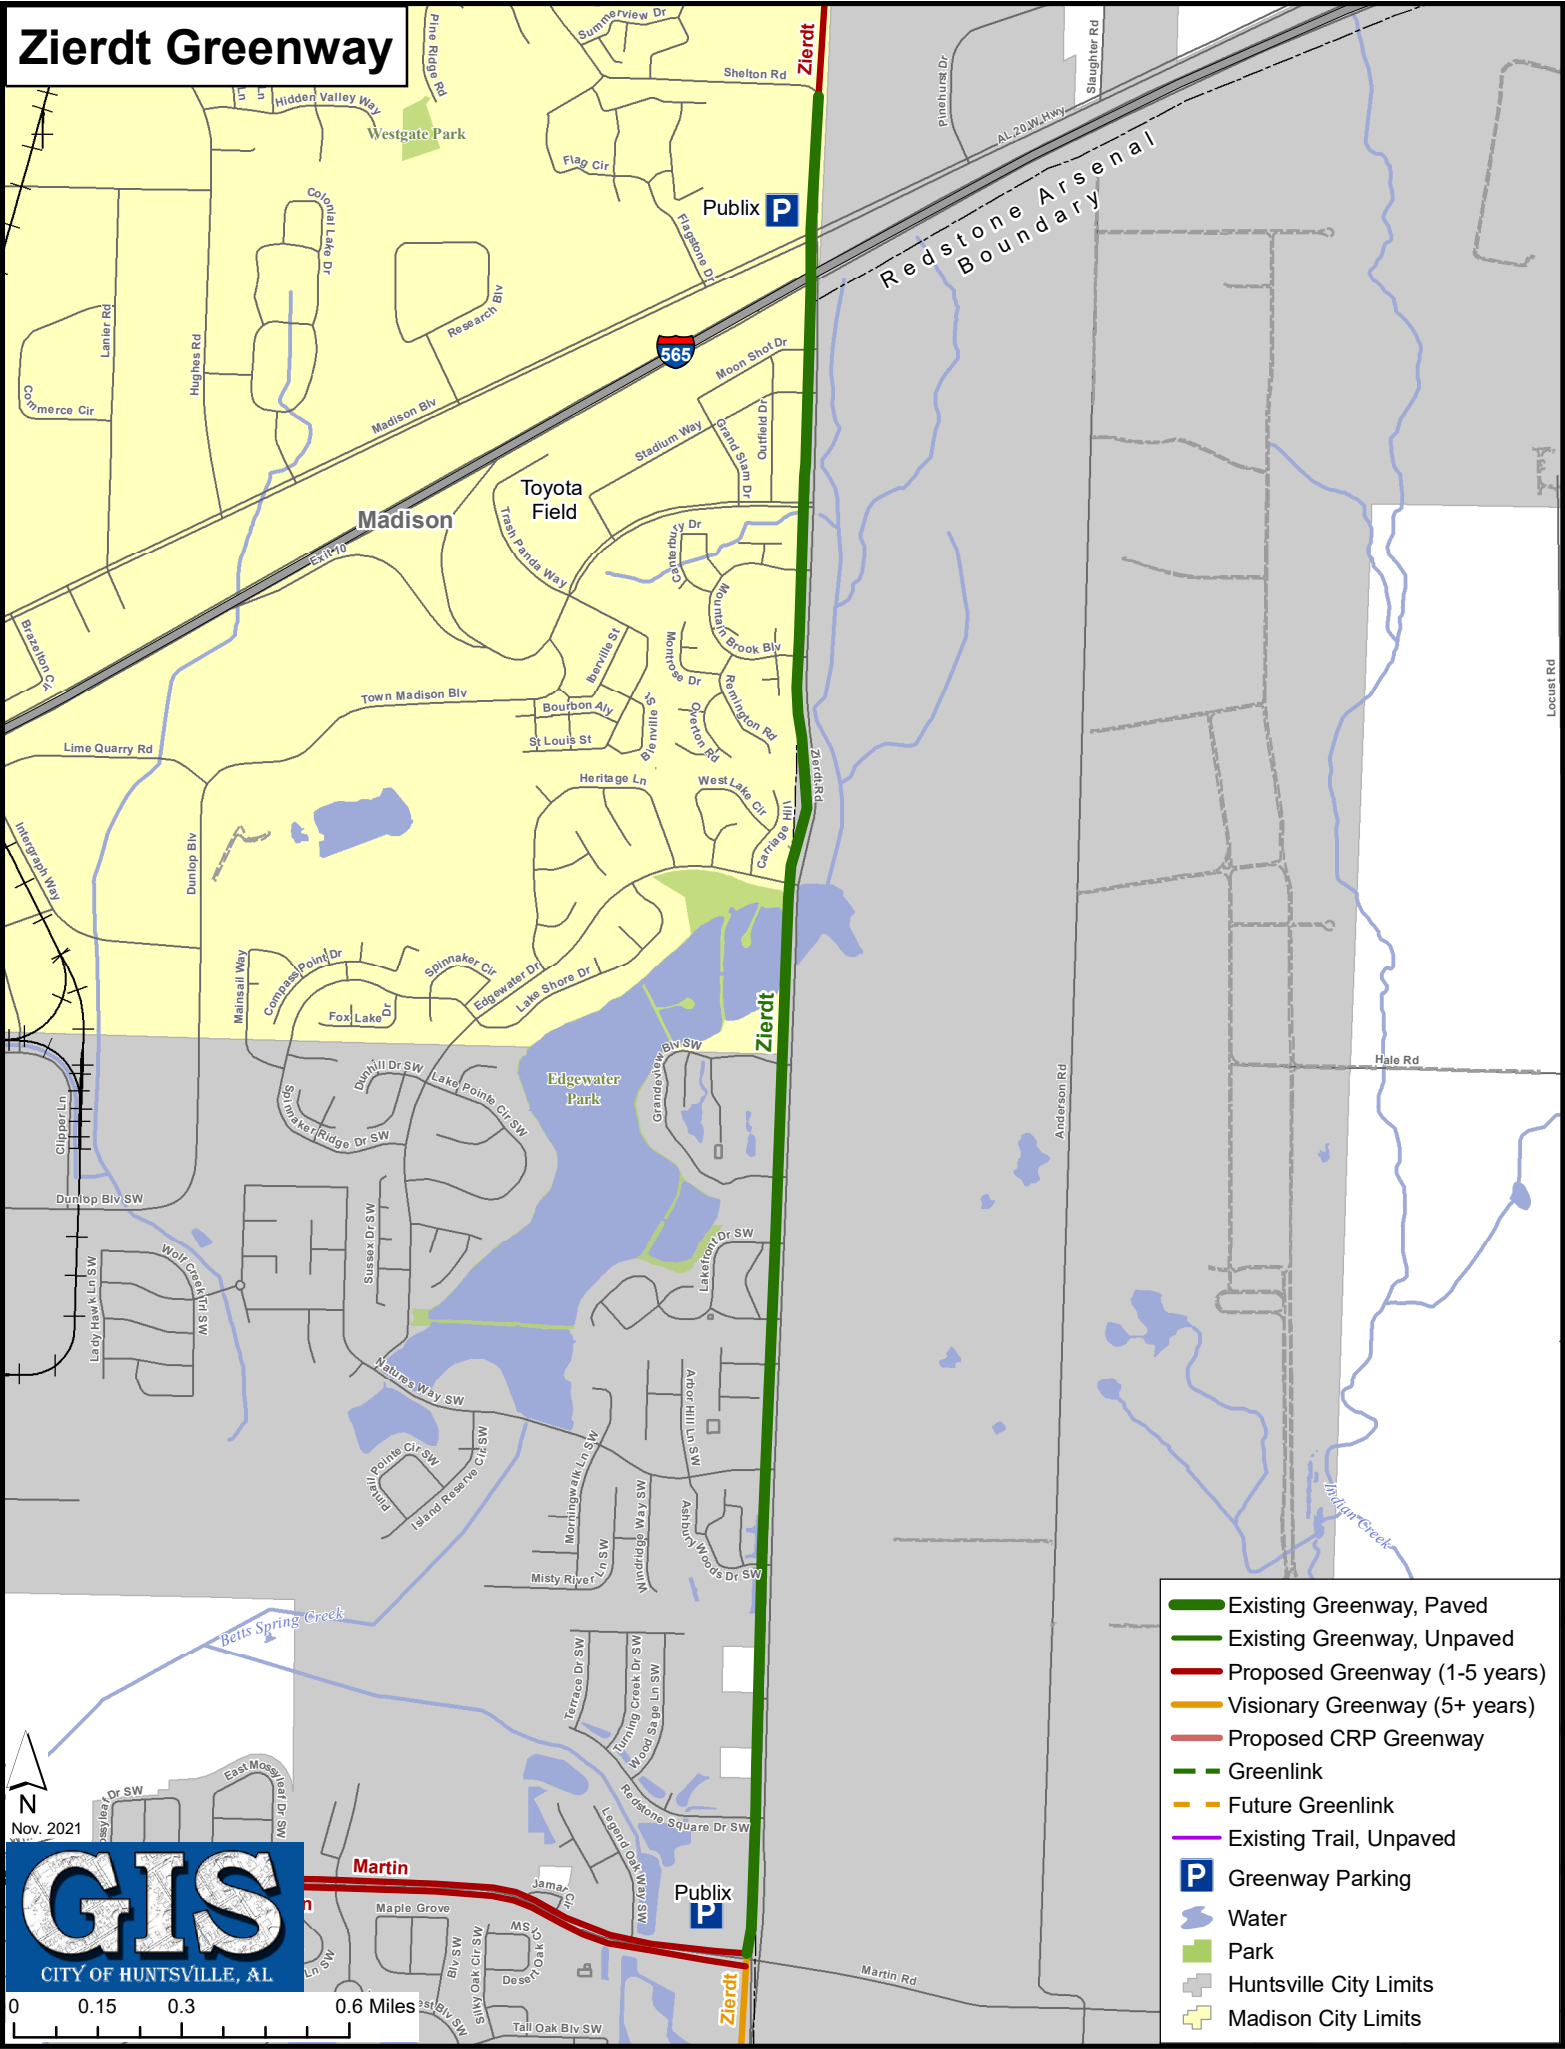

# Zierdt Greenway

- █ Existing Greenway, Paved
- ▬ Existing Greenway, Unpaved
- ▬ Proposed Greenway (1-5 years)
- ▬ Visionary Greenway (5+ years)
- ▬ Proposed CRP Greenway
- ▬ Greenlink
- ▬ Future Greenlink
- ▬ Existing Trail, Unpaved
- P Greenway Parking
- ▬ Water
- ▬ Park
- ▬ Huntsville City Limits
- ▬ Madison City Limits

# GIS

CITY OF HUNTSVILLE, AL